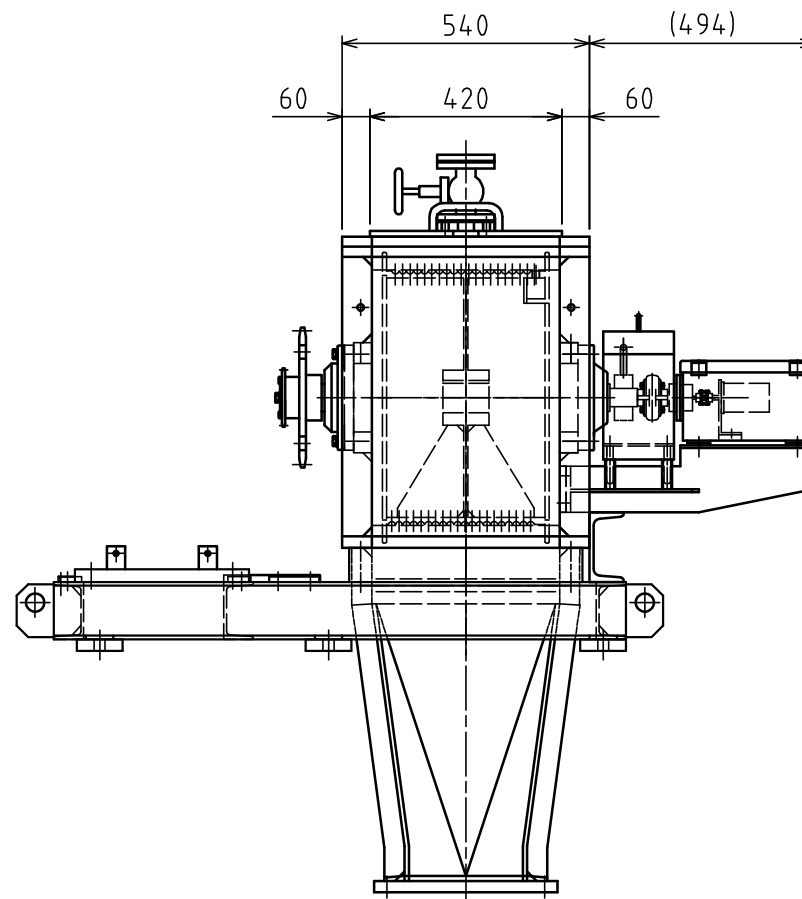

TYPE : MDSB-P4BFDCU ( For Mechanical sounding )

Name of product	Drumcase unit
Type	MDSB-P4BFDCU
Manufacture	MATSUSHIMA

#The size may change depending on the model.

SCALE 1:16	DATE Aug. 9. 2022	APPROVED D. Inoue	TITLE DIMENSION DIAGRAM OF SOUNDING DEVICE	
UNITS mm	DRAWN M. Kaieda	CHECKED D. Inoue	DRAWING NO. 4220100-02	REV. No. △