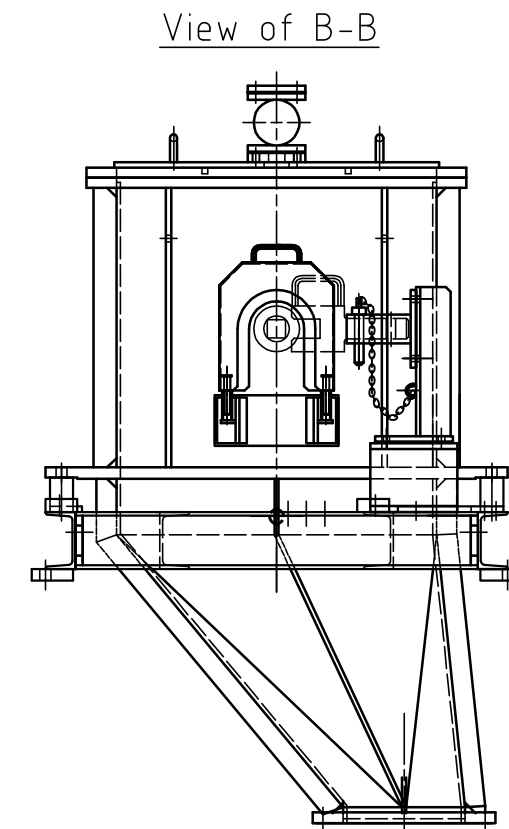

TYPE : MDSB-P4BFDCU ( For Mechanical sounding )

Name of product	Drumcase unit
Type	MDSB-P4BFDCU
Manufacture	MATSUSHIMA

#The size may change depending on the model.

SCALE 1:16	DATE Aug. 9. 2022	APPROVED D. Inoue	TITLE DIMENSION DIAGRAM OF SOUNDING DEVICE	
UNITS mm	DRAWN M. Kaieda	CHECKED D. Inoue	DRAWING NO. 4220100-02	REV. No. △