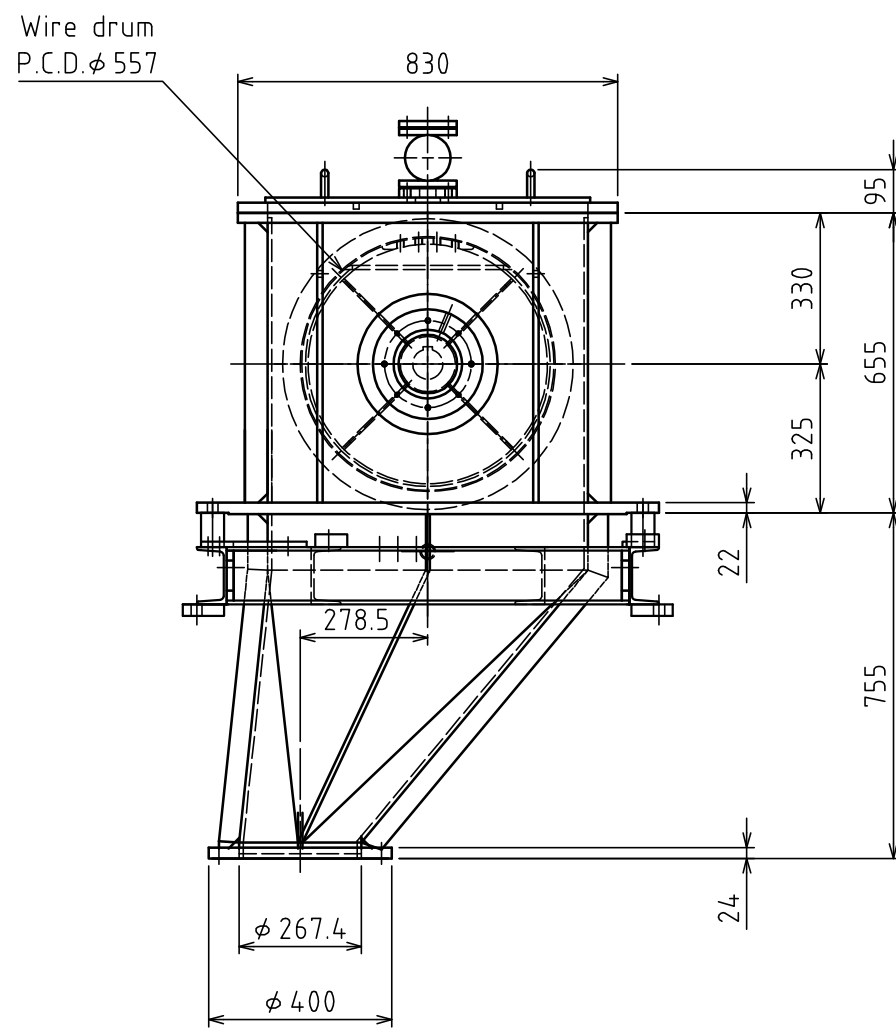

TYPE : MDSB-P4BFDCU ( For Mechanical sounding )

Name of product	Drumcase unit
Type	MDSB-P4BFDCU
Manufacture	MATSUSHIMA

#The size may change depending on the model.

SCALE 1:16	DATE Aug. 9. 2022	APPROVED D. Inoue	TITLE DIMENSION DIAGRAM OF SOUNDING DEVICE	
UNITS mm	DRAWN M. Kaieda	CHECKED D. Inoue	DRAWING NO. 4220100-02	REV. No. △