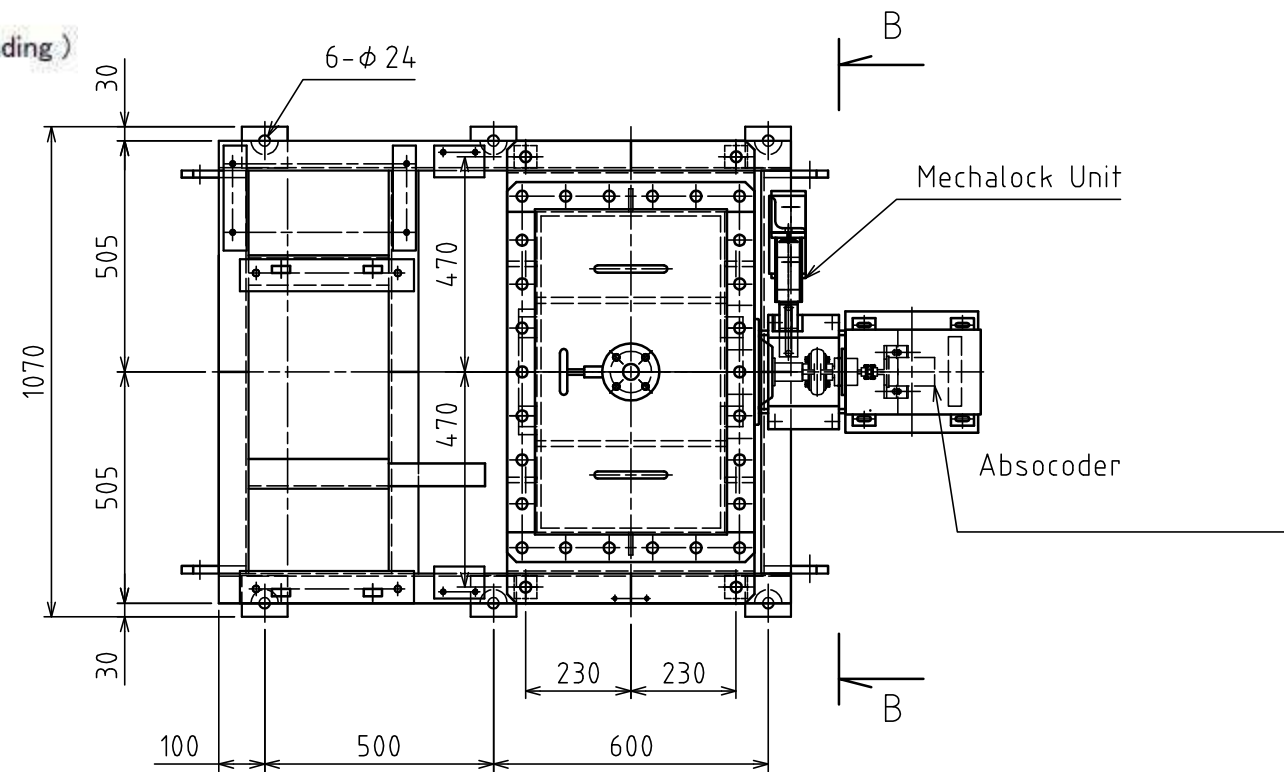

TYPE : MDSB-P4BFDCU ( For Mechanical sounding )

Name of product	Drumcase unit
Type	MDSB-P4BFDCU
Manufacture	MATSUSHIMA

#The size may change depending on the model.

SCALE 1:16	DATE Aug. 9. 2022	APPROVED D. Inoue	TITLE DIMENSION DIAGRAM OF SOUNDING DEVICE	
UNITS mm	DRAWN M. Kaieda	CHECKED D. Inoue	DRAWING NO. 4220100-02	REV. No. △